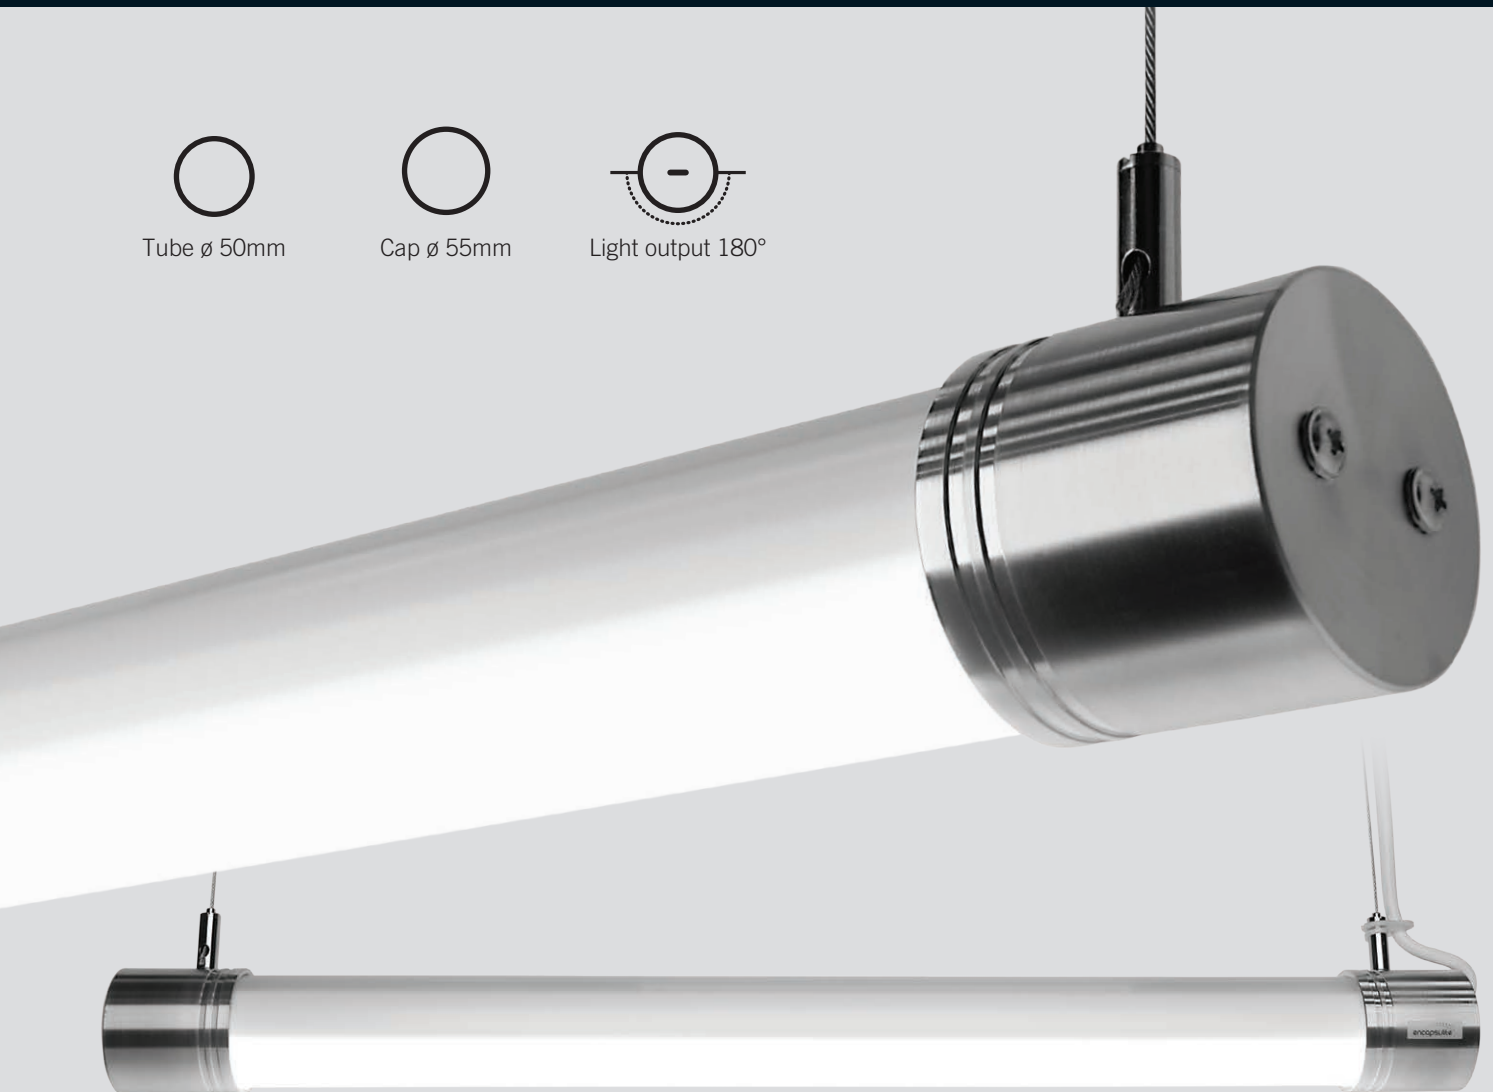

MT50-LED T HO AC

Suspended/Surface

encapsulite

ILLUMINATING BY DESIGN

Tube \varnothing 50mm

Cap \varnothing 55mm

Light output 180°

Tubular diffused LED light, black or polished aluminium end caps.

The MT50-LED T HO AC is a slim robust LED diffused lit tubular design, this can be suspended horizontally or surface mounted. The svelte tube offers a 180° light distribution through its polycarbonate opal diffuser.

The MT50-LED T HO AC is an incredibly versatile linear lighting solution. Machined polished aluminium end caps can also be anodized black.

50mm diameter, (55mm \varnothing end caps) the MT50-LED T HO AC makes use of efficient LED technology offering switched or DALI dimming options for a controllable level of light output.

High efficiency and high output available.

Design

Suspended horizontally or surface
mounted.

Polycarbonate opal diffuser with
polished/black aluminium end caps.

IP20 rated as standard, IP67 available
on request (alternative end caps).